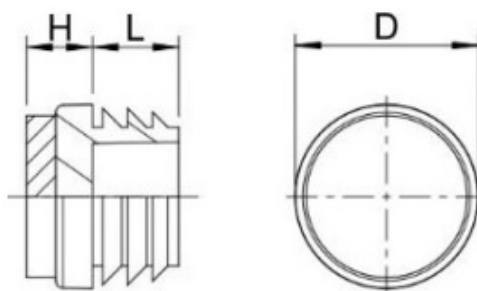

PRODUCT SHEET

Description:

Insert Glide For Round Tubes, Diam 19mm, PE, Black

Item number:

10.02.070-0

Units	Box	Carton	HS Code	Barcode
Pcs.	1000	5000	3901908099	 5704866006873

D	H	L
14,0	4,0	9,3
15,0	4,0	9,6
19,0	4,1	11,0
20,0	4,0	12,0
22,0	4,0	11,8
25,0	5,0	11,8
30,0	5,0	14,0
35,0	5,0	14,3
40,0	5,0	11,7
42,0	5,0	11,5
50,0	5,2	16,0